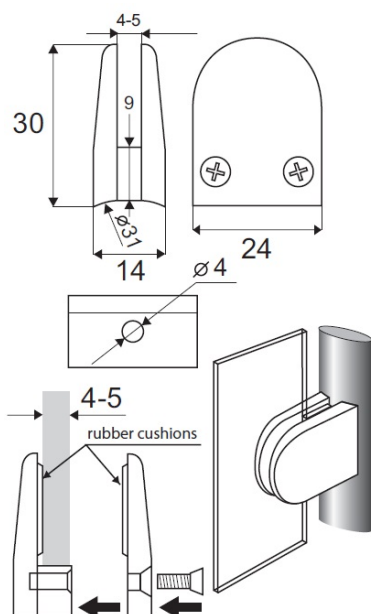

PRODUCT SHEET

Description:

Glass Clamp, "Small", Zamak, CPL, Bent Tube $\varnothing 31\text{mm}$, F/4-5mm Glass Thickness

Item number:

22.10.180-0

Units	Box	Carton	HS Code	Barcode
Pcs.	50	500	8302419000	
				5704866083102

SISO A/S

Mileparken 11
DK-2740 Skovlunde
Denmark
VAT: DK 24786013

Phone +45 45 830 900

www.siso.dk
siso@siso.dk

Danske Bank
Nytorv Branch
Copenhagen
SWIFT: DABADKKK

Account no.
4180 3112 112936
IBAN Account
DK7230003112112936